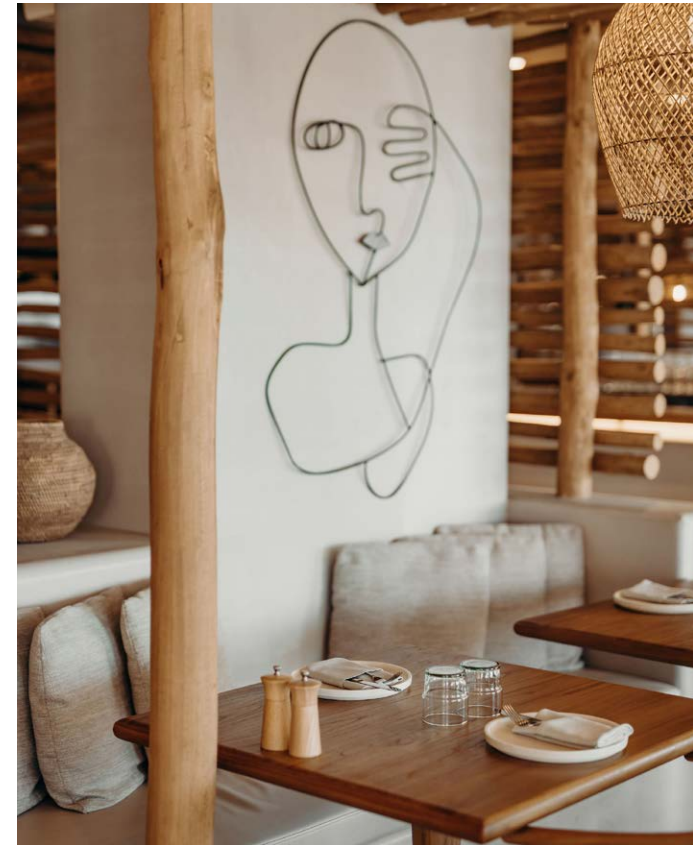

ATMOS

SHOAL BAY

35-45 Shoal Bay Road, Shoal Bay 2315

www.shoalbaycountryclub.com.au • 02 4981 1555 • atmos@sbcc.com.au